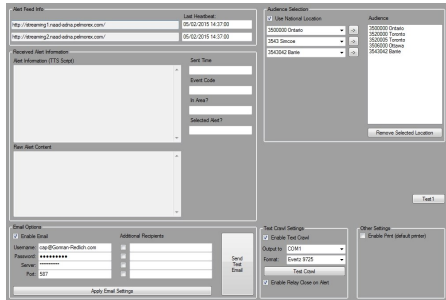

▶ Specifications & Features

HARDWARE

Height	1 Rack Unit—1.75 in (44.45)
Width	Standard 19 inch (482.60 mm) Rack Mount
Processor	Intel Celeron
Memory	1GB
Network	Dual 10/100/1000 RJ45
Standard Audio IO	3.5mm TRS Audio In, Audio Out, Mic In
Program Audio Loop Through	Two Analog Channel Input/Output Terminal Pairs
Onboard Storage	Durable Solid State Drive
Connections	USB 2.0 x5, RS232 Serial x2, PS/2 Mouse, PS/2 Keyboard
Video	VGA, DVI

SOFTWARE

Alert Feeds	Primary & Secondary Pelmorex Feeds
Alert Logging	Print, Email, Onboard
Text-to-Speech	Multilingual
Alert Display	Serial support for XBOB, VDS, CODI, Evertz and more.
Contact Closure	Relay contact closure on valid alert processing.
Rule Set	CAP-CP 0.4A (7/2012), CAP v1.2
Location Filtering	User configurable provinces/territories, census divisions, census sub-divisions
Interface	Keyboard/Monitor/Mouse, Optional Remote Access