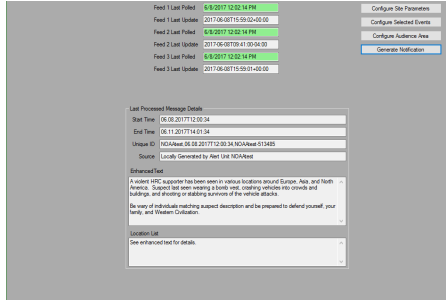

▶ Specifications & Features

HARDWARE

Height	1 Rack Unit—1.75 in (44.45)
Width	Standard 19 inch (482.60 mm) Rack Mount
Processor	Intel Celeron
Memory	1GB
Network	Dual 10/100/1000 RJ45
Standard Audio IO	3.5mm TRS Audio In, Audio Out, Mic In
Audio Loop Through	Two Analog Channel Input/Output Terminal Pairs
Onboard Storage	Durable Solid State Drive
Connections	USB 2.0 x5, RS232 Serial x2, PS/2 Mouse, PS/2 Keyboard
Video	VGA, DVI

SOFTWARE

Alert Feeds	Official NOAA NWS CAP v1.1/v1.2
Alert Logging	Print, Email, Onboard
Text-to-Speech	Multilingual
Alert Display	Serial support for Alpha Protocol Displays
Contact Closure	Relay contact closure on valid alert processing.
Rule Set	CAP v1.1, CAP v1.2
Location Filtering	User configurable by FIPS6 (county-level)
Interface	Keyboard/Monitor/Mouse, Optional Remote Access

* hardware subject to change from prototype specifications