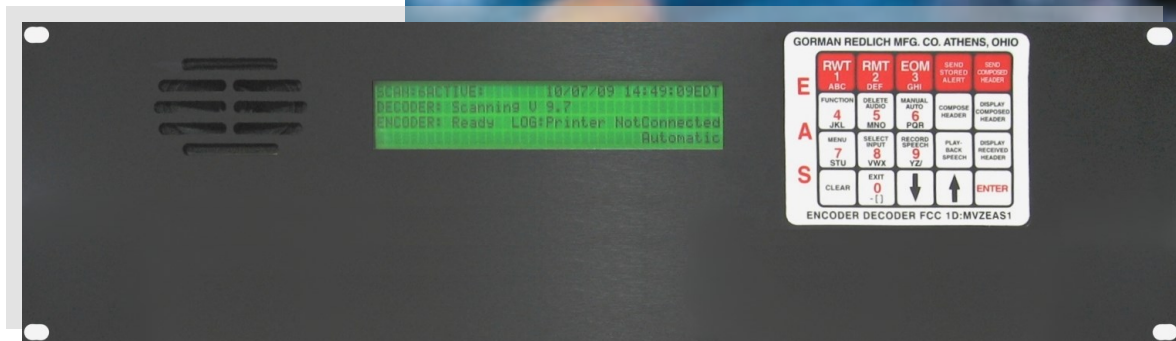

EASI TV/CG equipment is based on our proven Emergency Alert System platform. These units can accommodate up to two channels with on-board character generators and up to four additional channels with our external CG panel.

The EASI TV/CG unit seamlessly integrates with the Gorman-Redlich CAP-DEC I Common Alerting Protocol (CAP)-to-EAS universal intermediary device, allowing it to receive emergency alert messages over-the-air or from online alert services such as FEMA/IPAWS (US) and Pelmorex (Canada).

The interface with the CAP-DEC I also accommodates *CAP Enhanced Text*, which is displayed on all on-board and external character generator channels.

EASI TV/CG

BENEFITS

- FCC Part 11 certified EAS encoder/decoder
- Ships pre-configured for your station
- Supports up to six channels
- No “Support Sunset”

Phone: 740-593-3150
www.Gorman-Redlich.com

Gorman-Redlich Mfg. Co.
 257 W Union St
 Athens, OH 45701

▶ Specifications & Features

HARDWARE

Height	3 Rack Unit—5.25 in
Width	Standard 19 inch Rack Mount
Video Channels	Up to 2 on-board, (up to 6 w/ optional panel)
Audio Inputs	6 channel, wire terminals
Video	Analog video loop-through, BNC connectors
Logging	Parallel, Serial (to printer or logging software)
Power	9VDC IA
Alert Crawl	EAS generated text crawl, CAP Enhanced Text (with optional CAP-DECI)
Conformity	Current through 6th R&O with v20.9+
Support Lifecycle	No “Support Sunset”
CAP Support	With optional Gorman-Redlich CAP-DEC I
FCC ID	MVZEAS1—Part II certified
Security	Technician and Operator password protection
Alert Generation	Via front panel, optional phone interface. One-button RWT and RMT.
Display	4x40 character backlit LCD
Configuration	Via front panel or PC software. Ships pre-configured for your station.