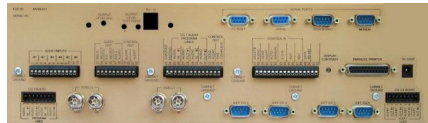

The EASI TV/CG unit seamlessly integrates with the Gorman-Redlich CAP-DEC I Common Alerting Protocol (CAP)-to-EAS universal intermediary device, allowing it to receive emergency alert messages over-the-air or from online alert services such as FEMA/IPAWS (US) and Pelmorex (Canada).

The interface with the CAP-DEC I also accommodates *CAP Enhanced Text*, which is displayed on all on-board and external character generator channels.

EASI TV/CG

BENEFITS

- FCC Part 11 certified EAS encoder/decoder
- Ships pre-configured for your station
- Supports up to six channels
- No “Support Sunset”

FEATURES

- Two on-board character generators
- Expandable to support up to six channels
- Independent station ID on all channels
- User programmable via software/front panel
- Meets 6th R&O requirements (v20.9+)
- Supports *CAP Enhanced Text* (when used with Gorman-Redlich CAP-DEC I)
- Generate alerts from front panel or optional telephone interface
- Highly Configurable
- Multiple logging options

Phone: 740-593-3150
www.Gorman-Redlich.com

Gorman-Redlich Mfg. Co.
 257 W Union St
 Athens, OH 45701

▶ Specifications & Features

HARDWARE

Height	3 Rack Unit—5.25 in
Width	Standard 19 inch Rack Mount
Video Channels	Up to 2 on-board, (up to 6 w/ optional panel)
Audio Inputs	6 channel, wire terminals
Video	Analog video loop-through, BNC connectors
Logging	Parallel, Serial (to printer or logging software)
Power	9VDC IA
Alert Crawl	EAS generated text crawl, CAP Enhanced Text (with optional CAP-DECI)
Conformity	Current through 6th R&O with v20.9+
Support Lifecycle	No “Support Sunset”
CAP Support	With optional Gorman-Redlich CAP-DEC I
FCC ID	MVZEAS1—Part II certified
Security	Technician and Operator password protection
Alert Generation	Via front panel, optional phone interface. One-button RWT and RMT.
Display	4x40 character backlit LCD
Configuration	Via front panel or PC software. Ships pre-configured for your station.