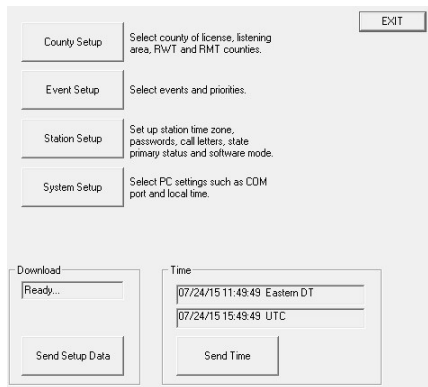

▶ Specifications & Features

HARDWARE

Height	3 Rack Unit—5.25 in
Width	Standard 19 inch Rack Mount
Video Channels	Up to 2 on-board, (up to 6 w/ optional panel)
Audio Inputs	6 channel, wire terminals
Video	Analog video loop-through, BNC connectors
Logging	Parallel, Serial (to printer or logging software)
Power	9VDC IA
Alert Crawl	EAS generated text crawl, CAP Enhanced Text (with optional CAP-DECI)
Conformity	Current through 6th R&O with v20.9+
Support Lifecycle	No “Support Sunset”
CAP Support	With optional Gorman-Redlich CAP-DEC I
FCC ID	MVZEAS1—Part II certified
Security	Technician and Operator password protection
Alert Generation	Via front panel, optional phone interface. One-button RWT and RMT.
Display	4x40 character backlit LCD
Configuration	Via front panel or PC software. Ships pre-configured for your station.