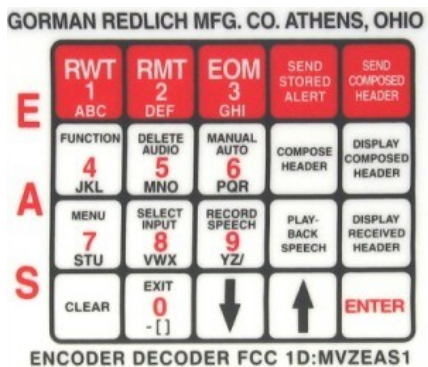

▶ Specifications & Features

HARDWARE

Height	3 Rack Unit—5.25 in
Width	Standard 19 inch Rack Mount
Video Channels	Up to 2 on-board, (up to 6 w/ optional panel)
Audio Inputs	6 channel, wire terminals
Video	Analog video loop-through, BNC connectors
Logging	Parallel, Serial (to printer or logging software)
Power	9VDC IA
Alert Crawl	EAS generated text crawl, CAP Enhanced Text (with optional CAP-DECI)
Conformity	Current through 6th R&O with v20.9+
Support Lifecycle	No “Support Sunset”
CAP Support	With optional Gorman-Redlich CAP-DEC I
FCC ID	MVZEAS1—Part II certified
Security	Technician and Operator password protection
Alert Generation	Via front panel, optional phone interface. One-button RWT and RMT.
Display	4x40 character backlit LCD
Configuration	Via front panel or PC software. Ships pre-configured for your station.